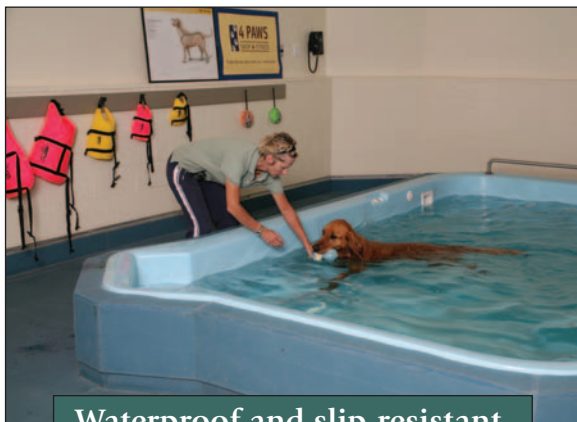

Impact and puncture-resistant.

Waterproof and slip-resistant.

Animal care providers are choosing PROTECT-ALL for their facilities because it helps keep their four-legged clients safe and comfortable.

PROTECT-ALL looks great and helps create a soothing atmosphere by absorbing loud sounds commonly found in animal care facilities. In fact, PROTECT-ALL is 60% quieter than concrete floors.